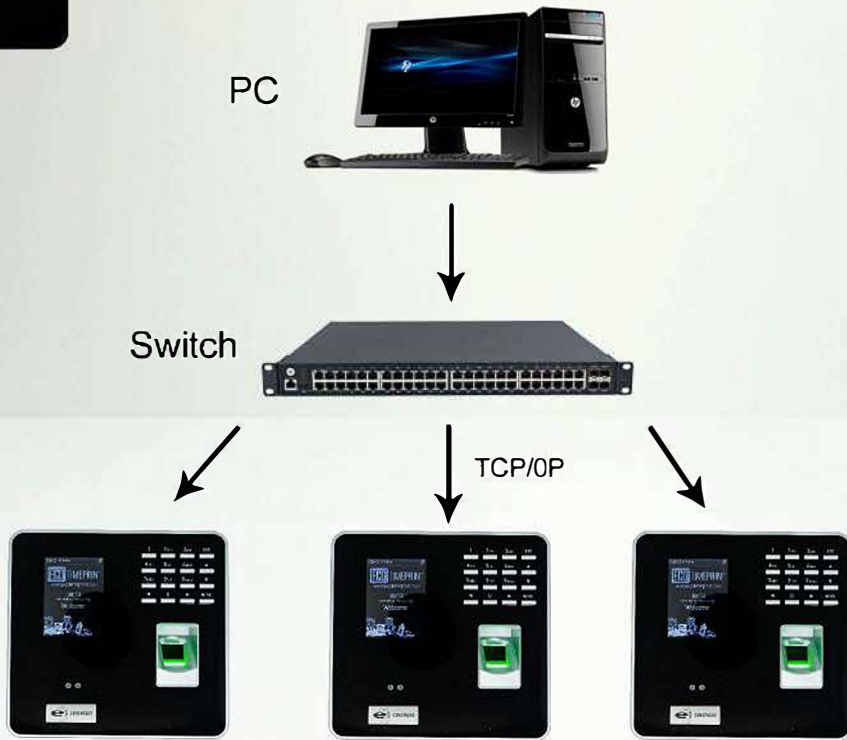

TIMEPRINT™
www.ecotimeprint.com

Discover Face Recognition

EFACE3969

EFACE3969

The EFACE3969 provides a superior touching experience with touch keypad and excellence face recognition. This device can be placed on any flat surface or Table, which make it suitable to be used in almost any business and centre.

User

This menu item include **Add user** and **User Mgt.**, which allows you to add, browse, and manage user nformation, including the employee ID, name, fingerprint, password, and Face.

Comm.

This menu item allows you connect this device with PC to access attendance data, you need set IP Address, Subnetmask, Gatway, DHCP and the communication password first.

System

This menu item allows you to set system-related parameters, including the basic parameters, Date/Time, Communication option, Timing State Switching Setting, SMS Setting and so on, to enable the terminal to meet user requirements to the greatest extent in terms of functions and display.

Record

This menu item allows you to easily query the attendance records saved on the device.

Sys.info.

This menu item allows you to check the storage status as well as version information of the device.

SPECIFICATIONS	
Model	EFACE3969
LCD Screen	2.8inch TFT Color Screen
User Capacity	200 (200 Face,400 Fingerprints)
Transaction Capacity	50,000
Communication	RS232/485,TCP/IP,USB-host
Software	ECOTIMEPRINT Software
Software OS	XP/Win2003/Vista/Win7/Win8/Win10 (32bit / 64 bit)
Identification Time	<1S
Authentication Method	Fingerprint/Password/Face
Language	English
Power	DC 5V/1A
Operating Environment	0°C - 50°C, Humidity: 20%-80%
Dimension (L×W×H)	167×147×72mm