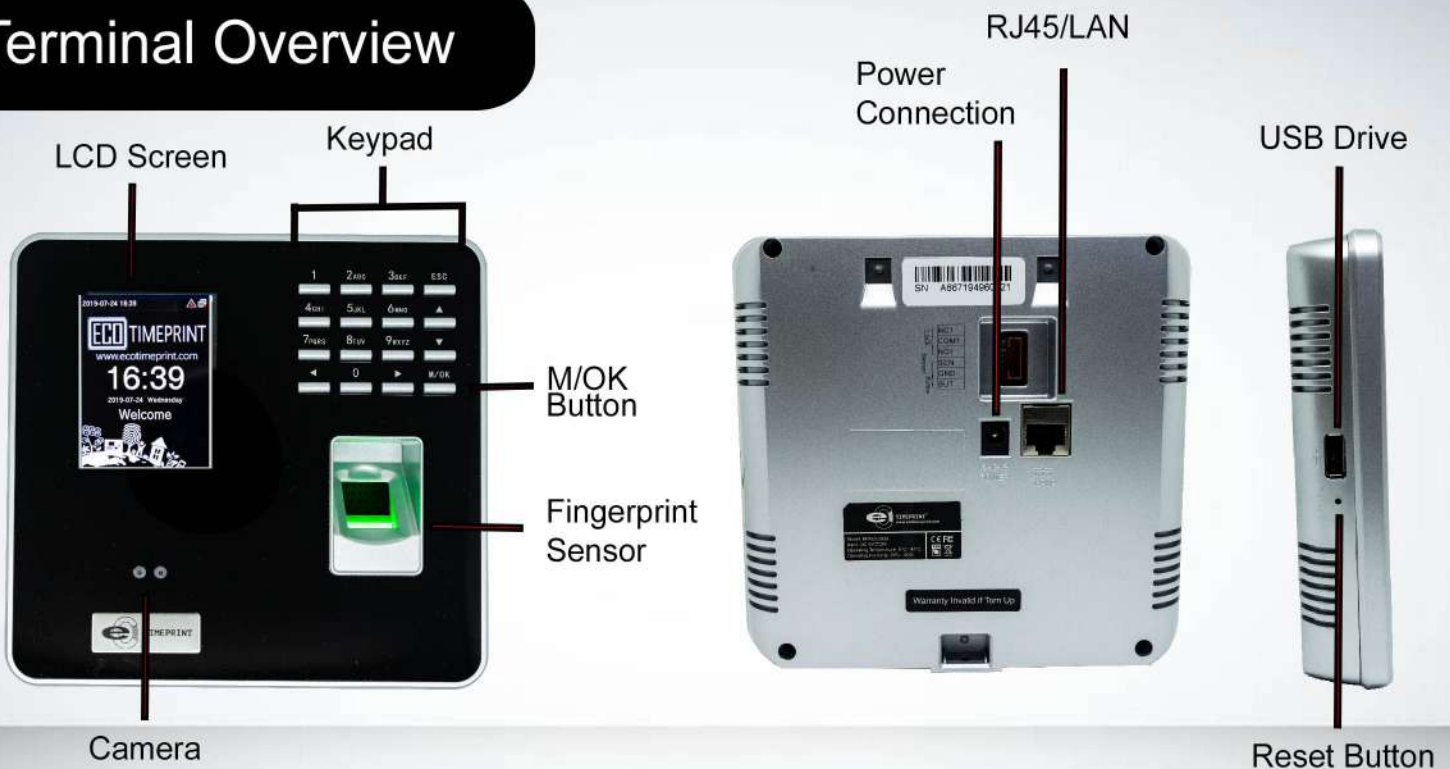

TIMEPRINT™
www.ecotimeprint.com

Discover Face Recognition

EFACE3969

EFACE3969

The EFACE3969 provides a superior touching experience with touch keypad and excellence face recognition. This device can be placed on any flat surface or Table, which make it suitable to be used in almost any business and centre.

Terminal Overview

EFACE3969 attendance machine that is launched to reduce management costs effectively, provide convenience for employees. Users can download attendance reports for review and statistics. Other type can only do some simple operations such as add and manage user, upload or download user data or attendance data etc.

System

This menu item allows you to set system-related parameters, including the basic parameters, Date/Time, Communication option, Timing State Switching Setting, SMS Setting and so on, to enable the terminal to meet user requirements to the greatest extent in terms of functions and display.

Record

This menu item allows you to easily query the attendance records saved on the device.

Sys.info.

This menu item allows you to check the storage status as well as version information of the device.

SPECIFICATIONS	
Model	EFACE3969
LCD Screen	2.8inch TFT Color Screen
User Capacity	200 (200 Face,400 Fingerprints)
Transaction Capacity	50,000
Communication	RS232/485,TCP/IP,USB-host
Software	ECOTIMEPRINT Software
Software OS	XP/Win2003/Vista/Win7/Win8/Win10 (32bit / 64 bit)
Identification Time	<1S
Authentication Method	Fingerprint/Password/Face
Language	English
Power	DC 5V/1A
Operating Environment	0°C - 50°C, Humidity: 20%-80%
Dimension (L×W×H)	167×147×72mm